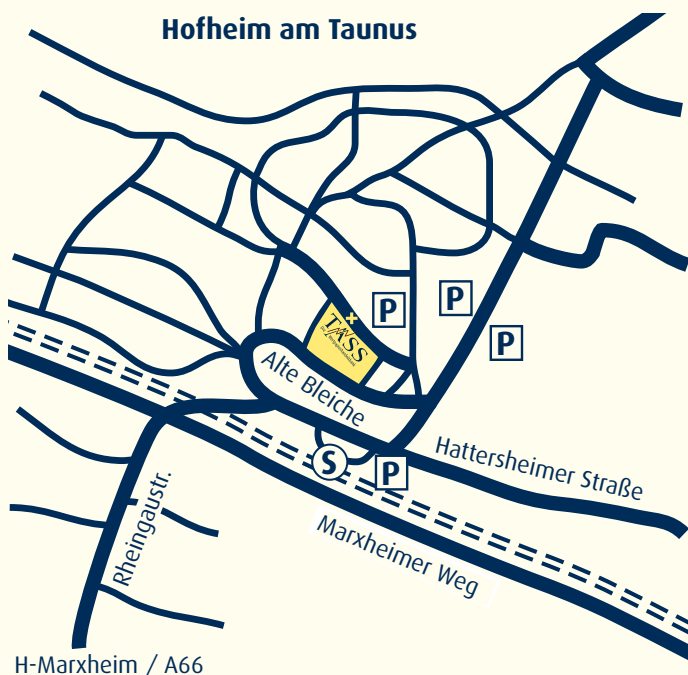

TASS Wertpapierhandelsbank GmbH
Am Untertor 4
D-65719 Hofheim am Taunus

Phone: +49 (0) 61 92 / 298 - 0

Fax: +49 (0) 61 92 / 298 - 555

E-Mail: info@tass.de

Internet: www.tass.de

**From Frankfurt Main Station
to Hofheim by train**

- At Main Station «Frankfurt am Main Hauptbahnhof» take S2 direction «Niedernhausen»
- Exit at Hofheim Station

**From Frankfurt Airport
to Hofheim by train**

- S8 direction «Offenbach Ost» or S9 direction «Hanau Hauptbahnhof»
- At Main Station «Frankfurt am Main Hauptbahnhof» transfer to S2 direction «Niedernhausen»
- Exit at Hofheim Station

**Walking from Hofheim Station
to TASS Wertpapierhandelsbank**

- Cross bus station and «Hattersheimer Straße»
- Cross park/«Alte Bleiche»
- Turn left into «Am Untertor»
- TASS GmbH is on the left side of the road