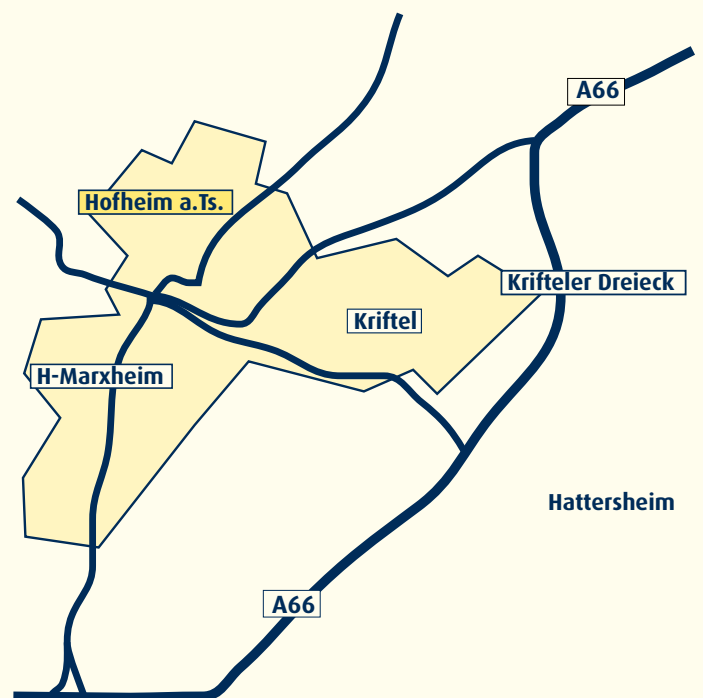

# Directions

**H**ofheim is located in direct proximity of the financial center Frankfurt am Main and the Hessian state capital Wiesbaden. With five motorways and two railway connections Hofheim boasts optimal transportation connections.

From the Frankfurt Airport you reach TASS Wertpapierhandelsbank in approx. 20 minutes. Scorpion House, our company headquarters, is located near the market place in downtown Hofheim within walking distance of the train station.

**Internet: [www.tass.de](http://www.tass.de)**

**From Frankfurt Main Station  
to Hofheim by train**

- At Main Station «Frankfurt am Main Hauptbahnhof» take S2 direction «Niedernhausen»
- Exit at Hofheim Station

#### Coming from Frankfurt by car

- Motorway A66 direction Wiesbaden
- Exit «Frankfurt/Zeilsheim»
- Turn right into «Elisabethenstraße»
- Town entry Hofheim
- at 1st traffic lights, straight on to «Zeilsheimer Straße»
- at the 2nd traffic light, turn left into «Elisabethenstraße»
- at the 2nd traffic light, turn right in direction of «Alte Bleiche»
- Turn right into «Seilerbahn»
- Turn left to «Am Untertor»
- Turn right onto the parking area
- TASS GmbH is on the other side of the road