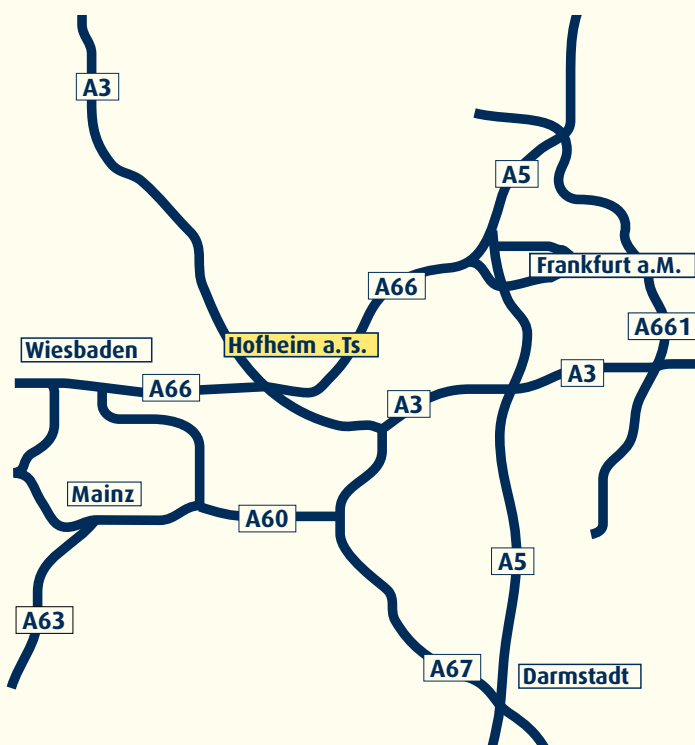

# Directions

**H**ofheim is located in direct proximity of the financial center Frankfurt am Main and the Hessian state capital Wiesbaden. With five motorways and two railway connections Hofheim boasts optimal transportation connections.

**Internet: [www.tass.de](http://www.tass.de)**

**From Frankfurt Main Station  
to Hofheim by train**

- At Main Station «Frankfurt am Main Hauptbahnhof» take S2 direction «Niedernhausen»
- Exit at Hofheim Station

#### Coming from Frankfurt by car

- Motorway A66 direction Wiesbaden
- Exit «Frankfurt/Zeilsheim»
- Turn right into «Elisabethenstraße»
- Town entry Hofheim
- at 1st traffic lights, straight on to «Zeilsheimer Straße»
- at the 2nd traffic light, turn left into «Elisabethenstraße»
- at the 2nd traffic light, turn right in direction of «Alte Bleiche»
- Turn right into «Seilerbahn»
- Turn left to «Am Untertor»
- Turn right onto the parking area
- TASS GmbH is on the other side of the road

#### Coming from Wiesbaden by car

- Motorway A66 direction Frankfurt am Main
- Exit at «Hofheim, Flörsheim, Weilbach»
- Turn right into «Rheingaustraße»
- Town entry «Hofheim/Marxheim»
- Follow «Rheingaustraße»
- Cross the railway bridge
- Town entry Hofheim
- Follow the road to «Hattersheimer Straße»
- Turn left into «Elisabethenstraße»
- Turn left at the traffic lights into «Alte Bleiche»
- Turn right into «Seilerbahn»
- Turn left at «Am Untertor»
- Turn right onto the parking area
- TASS GmbH is on the other side of the road